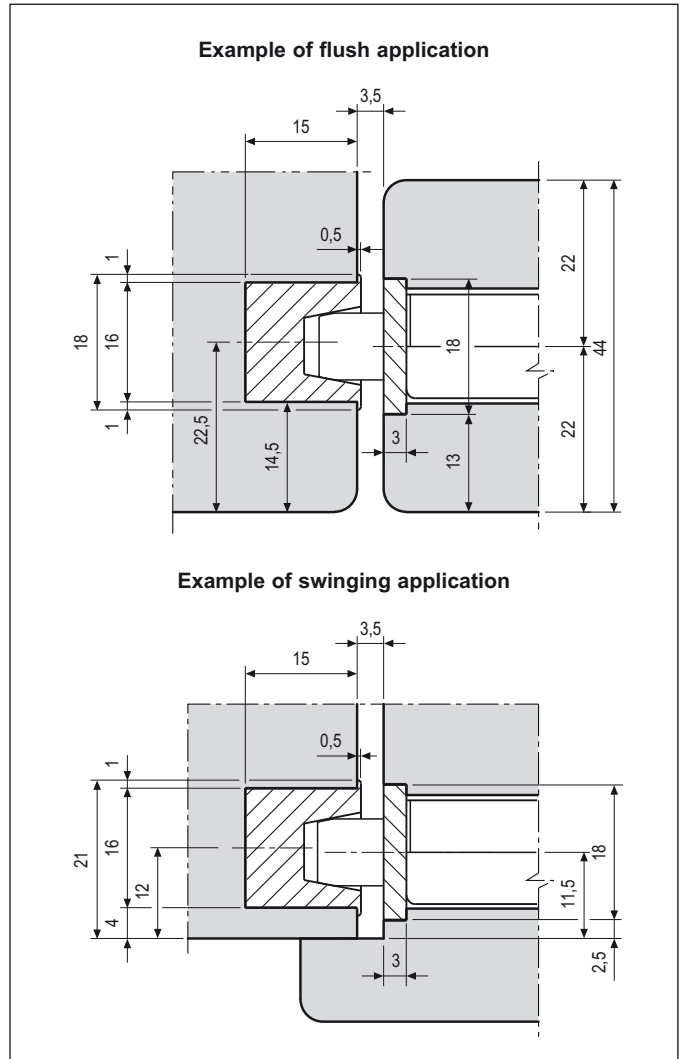

Minimal striker for Mediana Polaris - for wooden door frame

Description

Nylon striker with rounded edge, width 18 mm, length 57 mm.
 Minimalist, linear design ensures that it is practically invisible on the door frame.
 Can be adjusted under pressure (up to 1,5 mm) by turning the striker 180°.

Selection and Application

To be coupled with Mediana Polaris lock on doors with wooden frame (swinging and flush).
 The slanted walls of the Minimal striker

ensure match with the lock latch, for perfect closing.

Mounting

Apply a milled component to the frame (dimensions in drawing). For mounting, use two screws (3,5x20 mm), hidden in striker niche.

Order Specifications

Material	Article
STEEL	B01402.05.XX

NB. Refer to the price list in force to check the availability of the finishes.