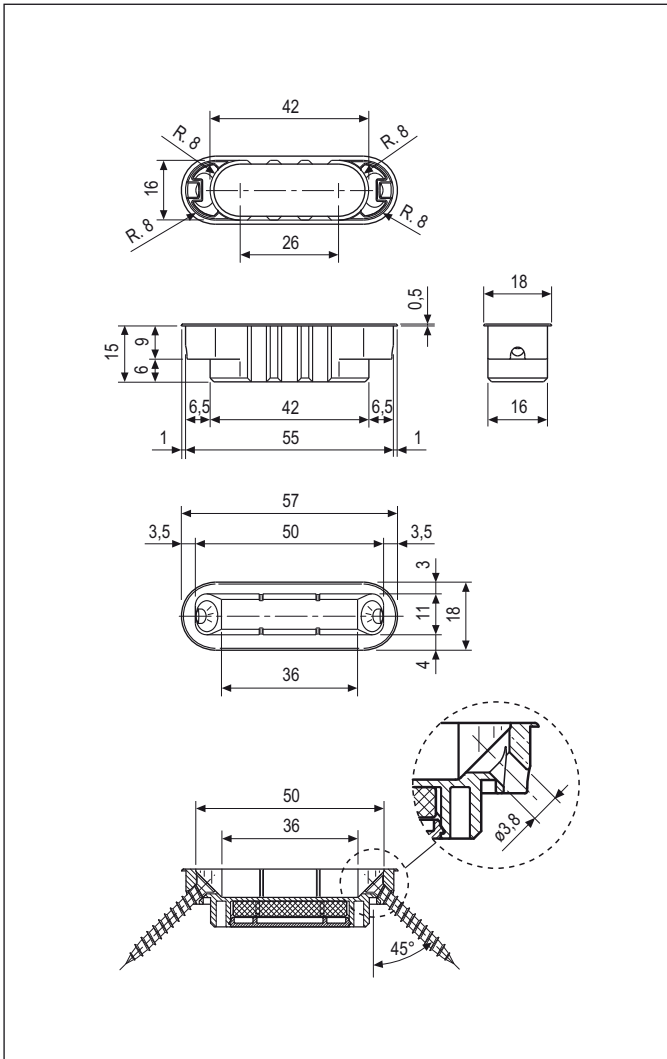

Minimal striker for Mediana Polaris - for wooden door frame

Description

Nylon striker with rounded edge, width 18 mm, length 57 mm.
 Minimalist, linear design ensures that it is practically invisible on the door frame.
 Can be adjusted under pressure (up to 1,5 mm) by turning the striker 180°.

Selection and Application

To be coupled with Mediana Polaris lock on doors with wooden frame (swinging and flush).
 The slanted walls of the Minimal striker

ensure match with the lock latch, for perfect closing.

Mounting

Apply a milled component to the frame (dimensions in drawing). For mounting, use two screws (3,5x20 mm), hidden in striker niche.

Order Specifications

Material	Article
STEEL	B01402.05.XX

NB. Refer to the price list in force to check the availability of the finishes.