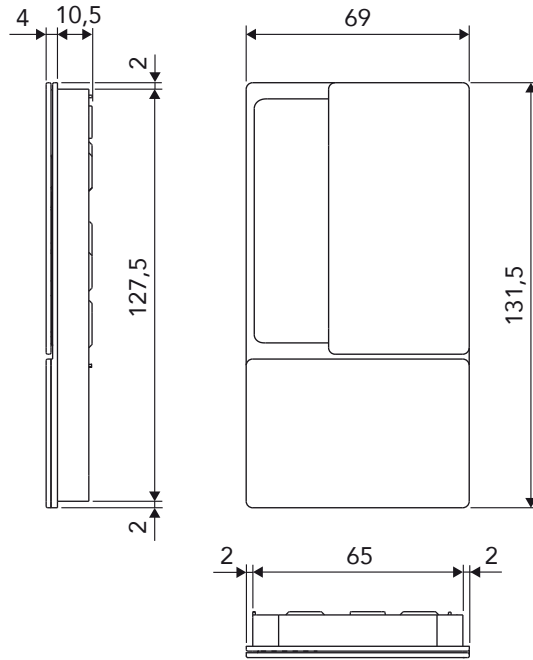

TECHNICAL DETAILS

MAIN DIMENSIONS FOR SWINGING DOOR

Wave application with lock for rebated doors

Milling diagrams are available at www.agb.it

TECHNICAL DETAILS

Wave dimensions are the same
for every version:

Wave dimensions are the same
for all the door types:

MAIN DIMENSIONS FOR SLIDING DOOR

Wave application with lock for sliding doors

Milling diagrams are available at www.agb.it

WAVE

reshape the handle

Wave was made entirely in Italy.
The design, production, processing
and packaging are carried out
exclusively on the Italian territory,
into the AGB plants.