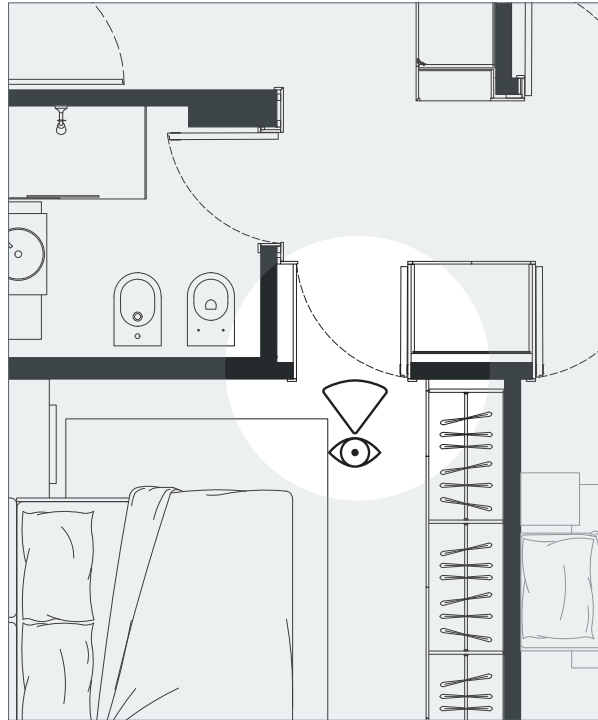

In hallways where there are many doors, the design impact of the standard protruding handle is even more evident.

Wave is minimal and fits perfectly with concealed frameless doors.

WAVE CREATES CONTINUITY BETWEEN DOOR AND FURNITURE

Combining the door design with a wardrobe or wooden walls has never been so simple!

Wave allows to match the door style with the one of furniture, always preserving maximum ergonomics and closing functionalities of the door.

WAVE OPENS THE DOOR TO NEW DESIGN SOLUTIONS

The interior door is becoming more and more a furniture component rather than just a partition.

With **Wave**, the interior designer can create new design solutions, integrating the door perfectly with the interior design.