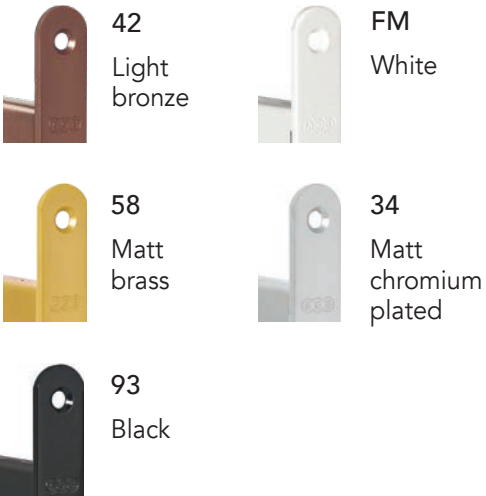

42
Brushed
light bronze

58
Brushed
matt brass

FM
White

01
Anodised
silver

32
Satin
chromium
plated

93
Black

PASSAGE

PRIVACY

CYLINDER

ACCESSORIES FOR SWINGING DOORS

POLARIS WAVE

- Lock with magnetic latch
- Bathroom and cylinder versions
- Backset 50-60

WAVE

- Passage, privacy and cylinder

AVAILABLE FINISHES

AVAILABLE FINISHES

ACCESSORIES FOR SLIDING DOORS

SCIVOLA TRE CLASS

- Lock with hook and concealed pull out lever
- Bathroom and cylinder versions
- Backset 50

AVAILABLE FINISHES

WAVE

- Passage, privacy and cylinder

AVAILABLE FINISHES