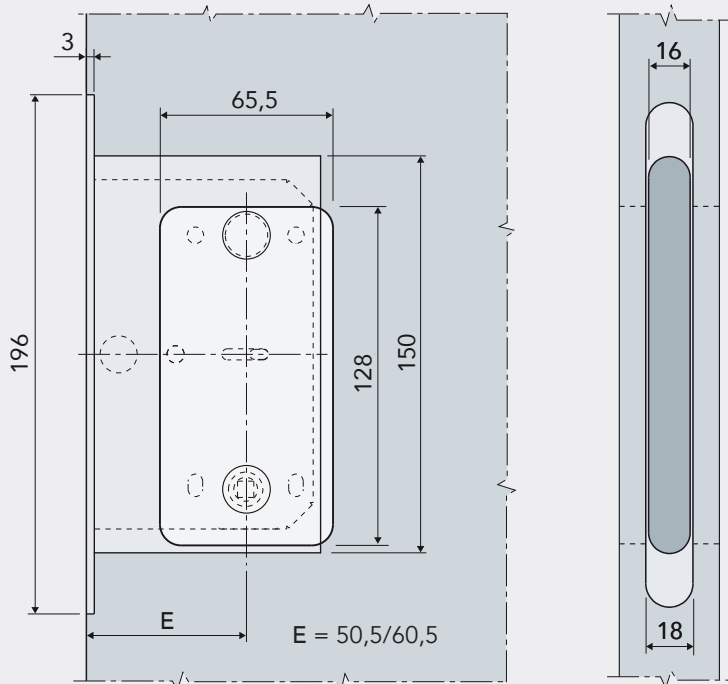

TECHNICAL DETAILS

MAIN DIMENSIONS FOR SWINGING DOOR

Wave application with lock for rebated doors

Milling diagrams are available at www.agb.it

TECHNICAL DETAILS

Wave dimensions are the same
for every version:

Wave dimensions are the same
for all the door types:

MAIN DIMENSIONS FOR SLIDING DOOR

Wave application with lock for sliding doors

Milling diagrams are available at www.agb.it

WAVE

reshape the handle

Wave was made entirely in Italy.
The design, production, processing
and packaging are carried out
exclusively on the Italian territory,
into the AGB plants.