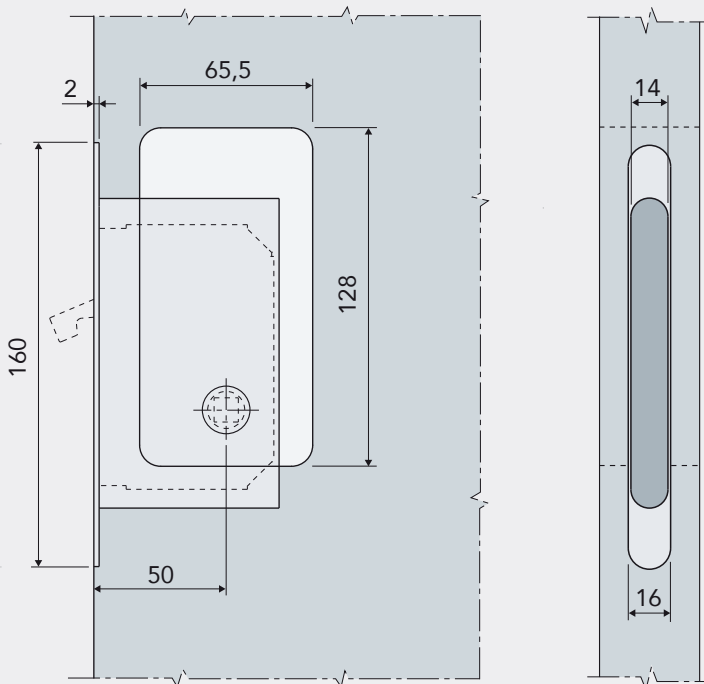

TECHNICAL DETAILS

MAIN DIMENSIONS FOR SWINGING DOOR

Wave application with lock for rebated doors

Milling diagrams are available at www.agb.it

TECHNICAL DETAILS

Wave dimensions are the same
for every version:

Wave dimensions are the same
for all the door types:

MAIN DIMENSIONS FOR SLIDING DOOR

Wave application with lock for sliding doors

Milling diagrams are available at www.agb.it

WAVE

reshape the handle

Wave was made entirely in Italy.
The design, production, processing
and packaging are carried out
exclusively on the Italian territory,
into the AGB plants.