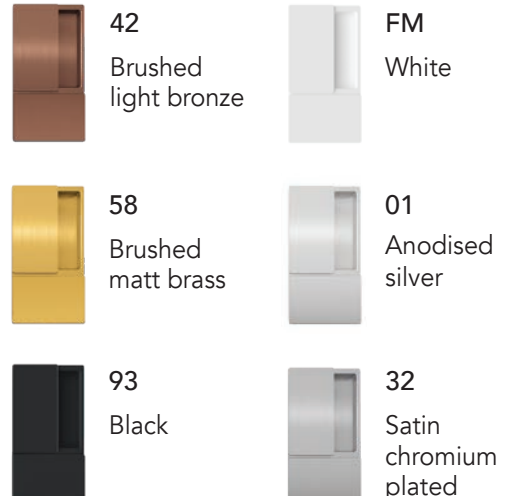

42
Brushed
light bronze

58
Brushed
matt brass

FM
White

01
Anodised
silver

32
Satin
chromium
plated

93
Black

PASSAGE

PRIVACY

CYLINDER

ACCESSORIES FOR SWINGING DOORS

POLARIS WAVE

- Lock with magnetic latch
- Bathroom and cylinder versions
- Backset 50-60

WAVE

- Passage, privacy and cylinder

AVAILABLE FINISHES

AVAILABLE FINISHES