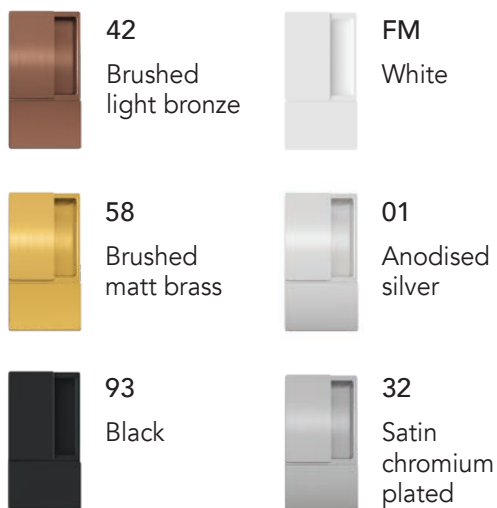

42
Brushed
light bronze

58
Brushed
matt brass

FM
White

01
Anodised
silver

32
Satin
chromium
plated

93
Black

PASSAGE

PRIVACY

CYLINDER

ACCESSORIES FOR SWINGING DOORS

POLARIS WAVE

- Lock with magnetic latch
- Bathroom and cylinder versions
- Backset 50-60

WAVE

- Passage, privacy and cylinder

AVAILABLE FINISHES

AVAILABLE FINISHES

ACCESSORIES FOR SLIDING DOORS

SCIVOLA TRE CLASS

- Lock with hook and concealed pull out lever
- Bathroom and cylinder versions
- Backset 50

AVAILABLE FINISHES

WAVE

- Passage, privacy and cylinder

AVAILABLE FINISHES